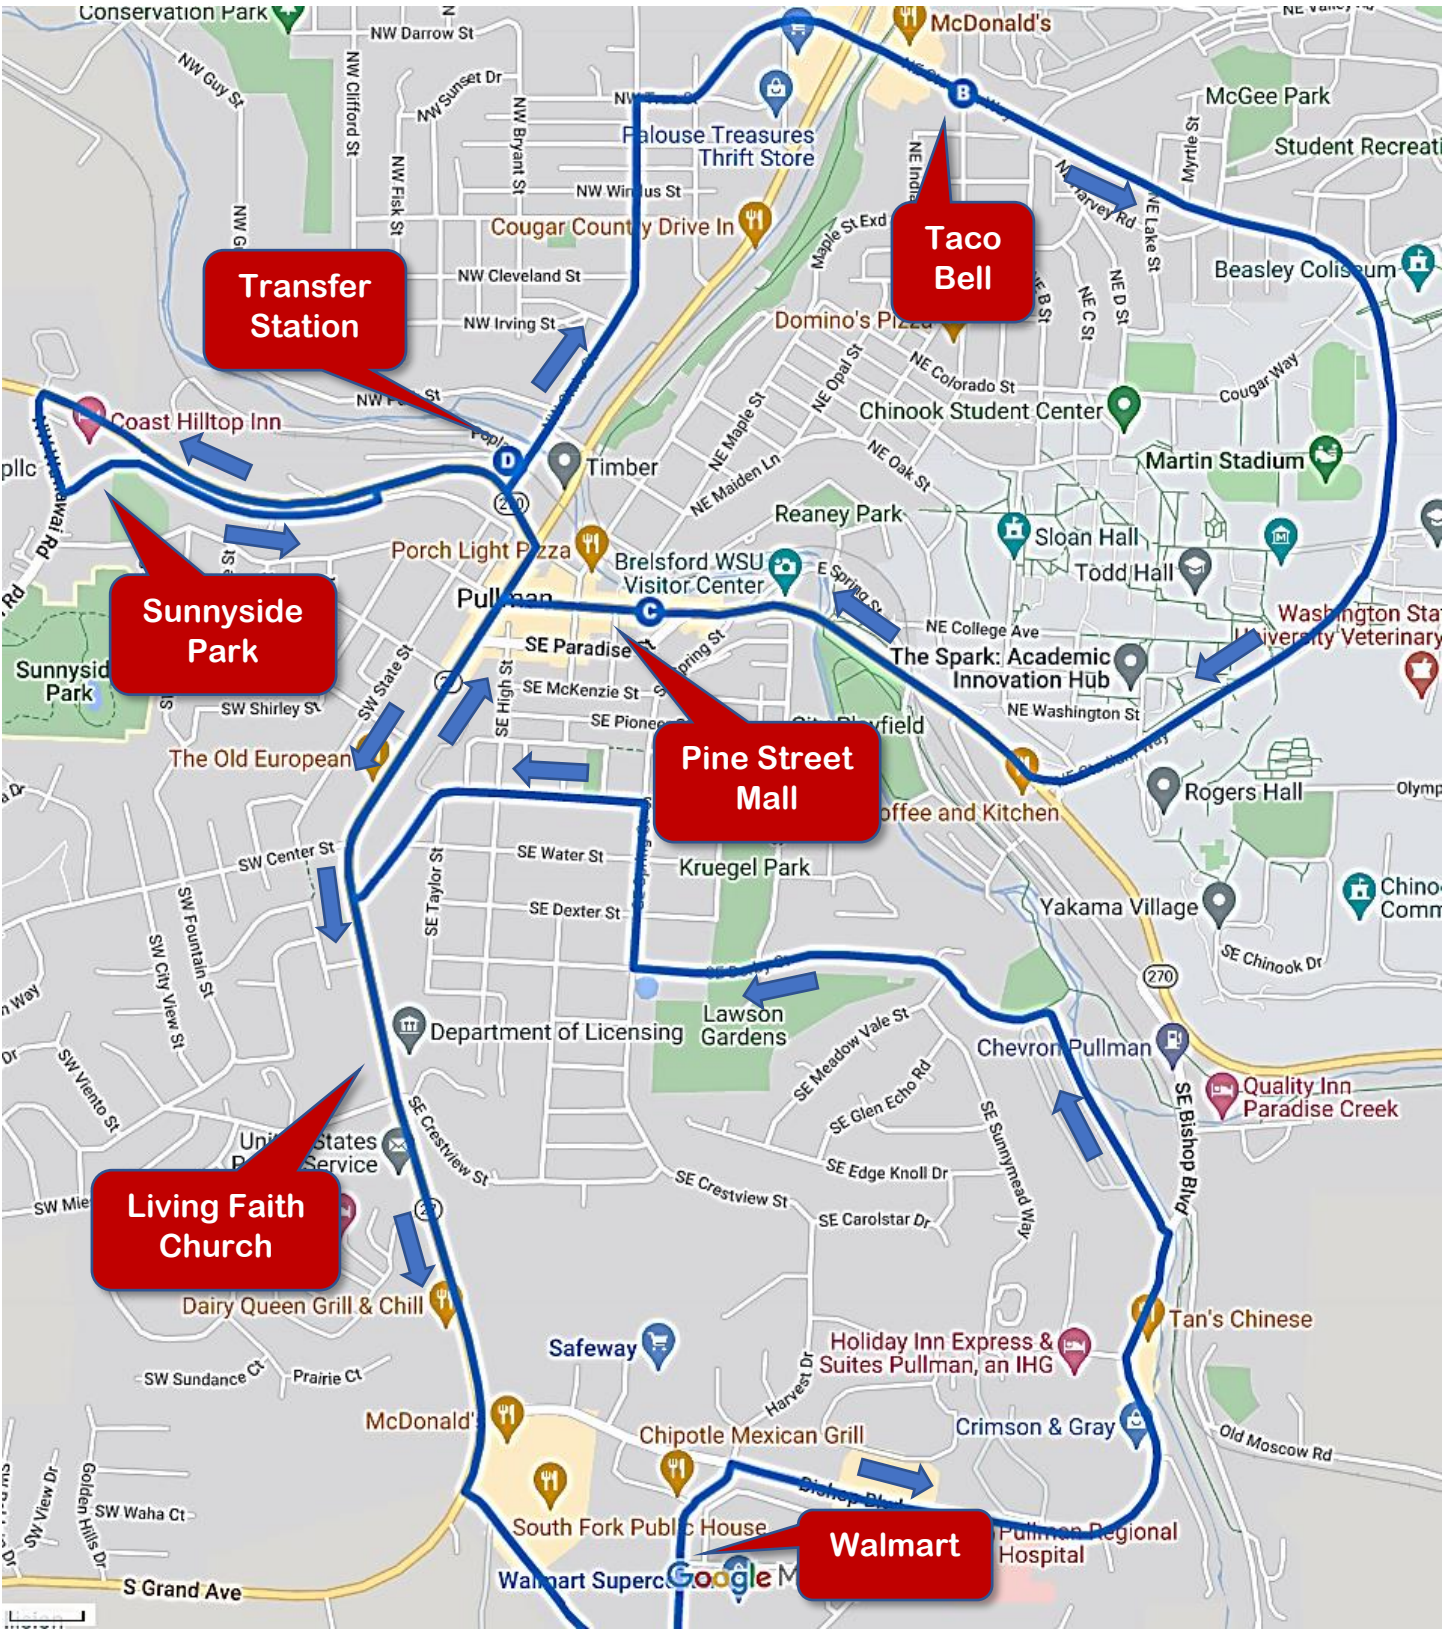

July 4th Pullman Transit Service

Operating Hours

Route	Hours	Notes
Wheat	10:00am – 5:30pm	This is regular holiday service, during the day.
Lentil	10:00am – 5:30pm	
Dial-A-Ride	10:00am – 5:30pm	

Sparkler	4:30pm – midnight	Second bus from 10pm to midnight
Firecracker	4:30pm – midnight	Second bus from 10pm to midnight
Roman Candle	5:30pm - midnight	
Dial-A-Ride	9:00pm - midnight	

- All buses will stage at the park (Hilltop Hotel) at 9:45pm.
- Service will restart after the fireworks show, and buses will depart as soon as they are full.
- Celebrations dispatcher will be on site at the park starting with 9:45pm.

Sparkler

Firecracker

Roman Candle