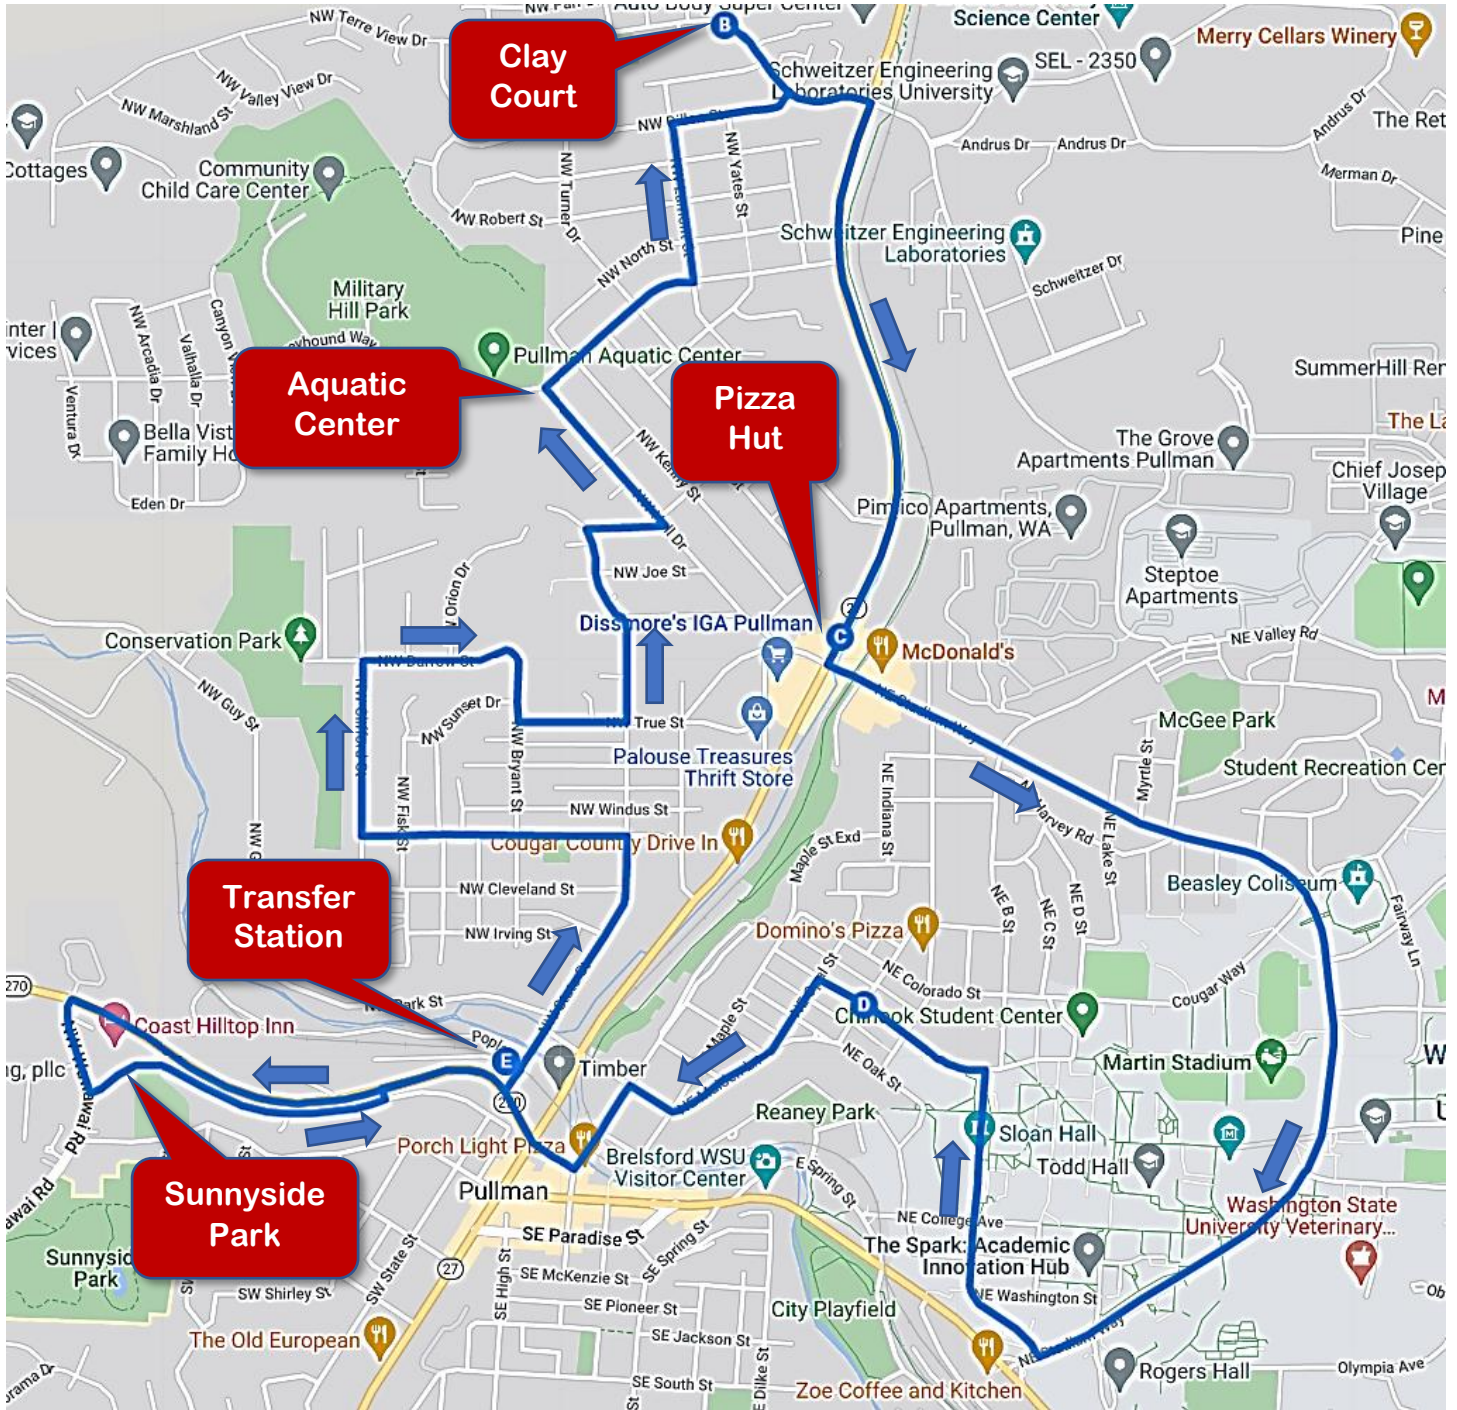

July 4th Pullman Transit Service

Operating Hours

Route	Hours	Notes
Wheat	10:00am – 5:30pm	This is regular holiday service, during the day.
Lentil	10:00am – 5:30pm	
Dial-A-Ride	10:00am – 5:30pm	

Sparkler	4:30pm – midnight	Second bus from 10pm to midnight
Firecracker	4:30pm – midnight	Second bus from 10pm to midnight
Roman Candle	5:30pm - midnight	
Dial-A-Ride	9:00pm - midnight	

- All buses will stage at the park (Hilltop Hotel) at 9:45pm.
- Service will restart after the fireworks show, and buses will depart as soon as they are full.
- Celebrations dispatcher will be on site at the park starting with 9:45pm.

Sparkler

Firecracker

Roman Candle