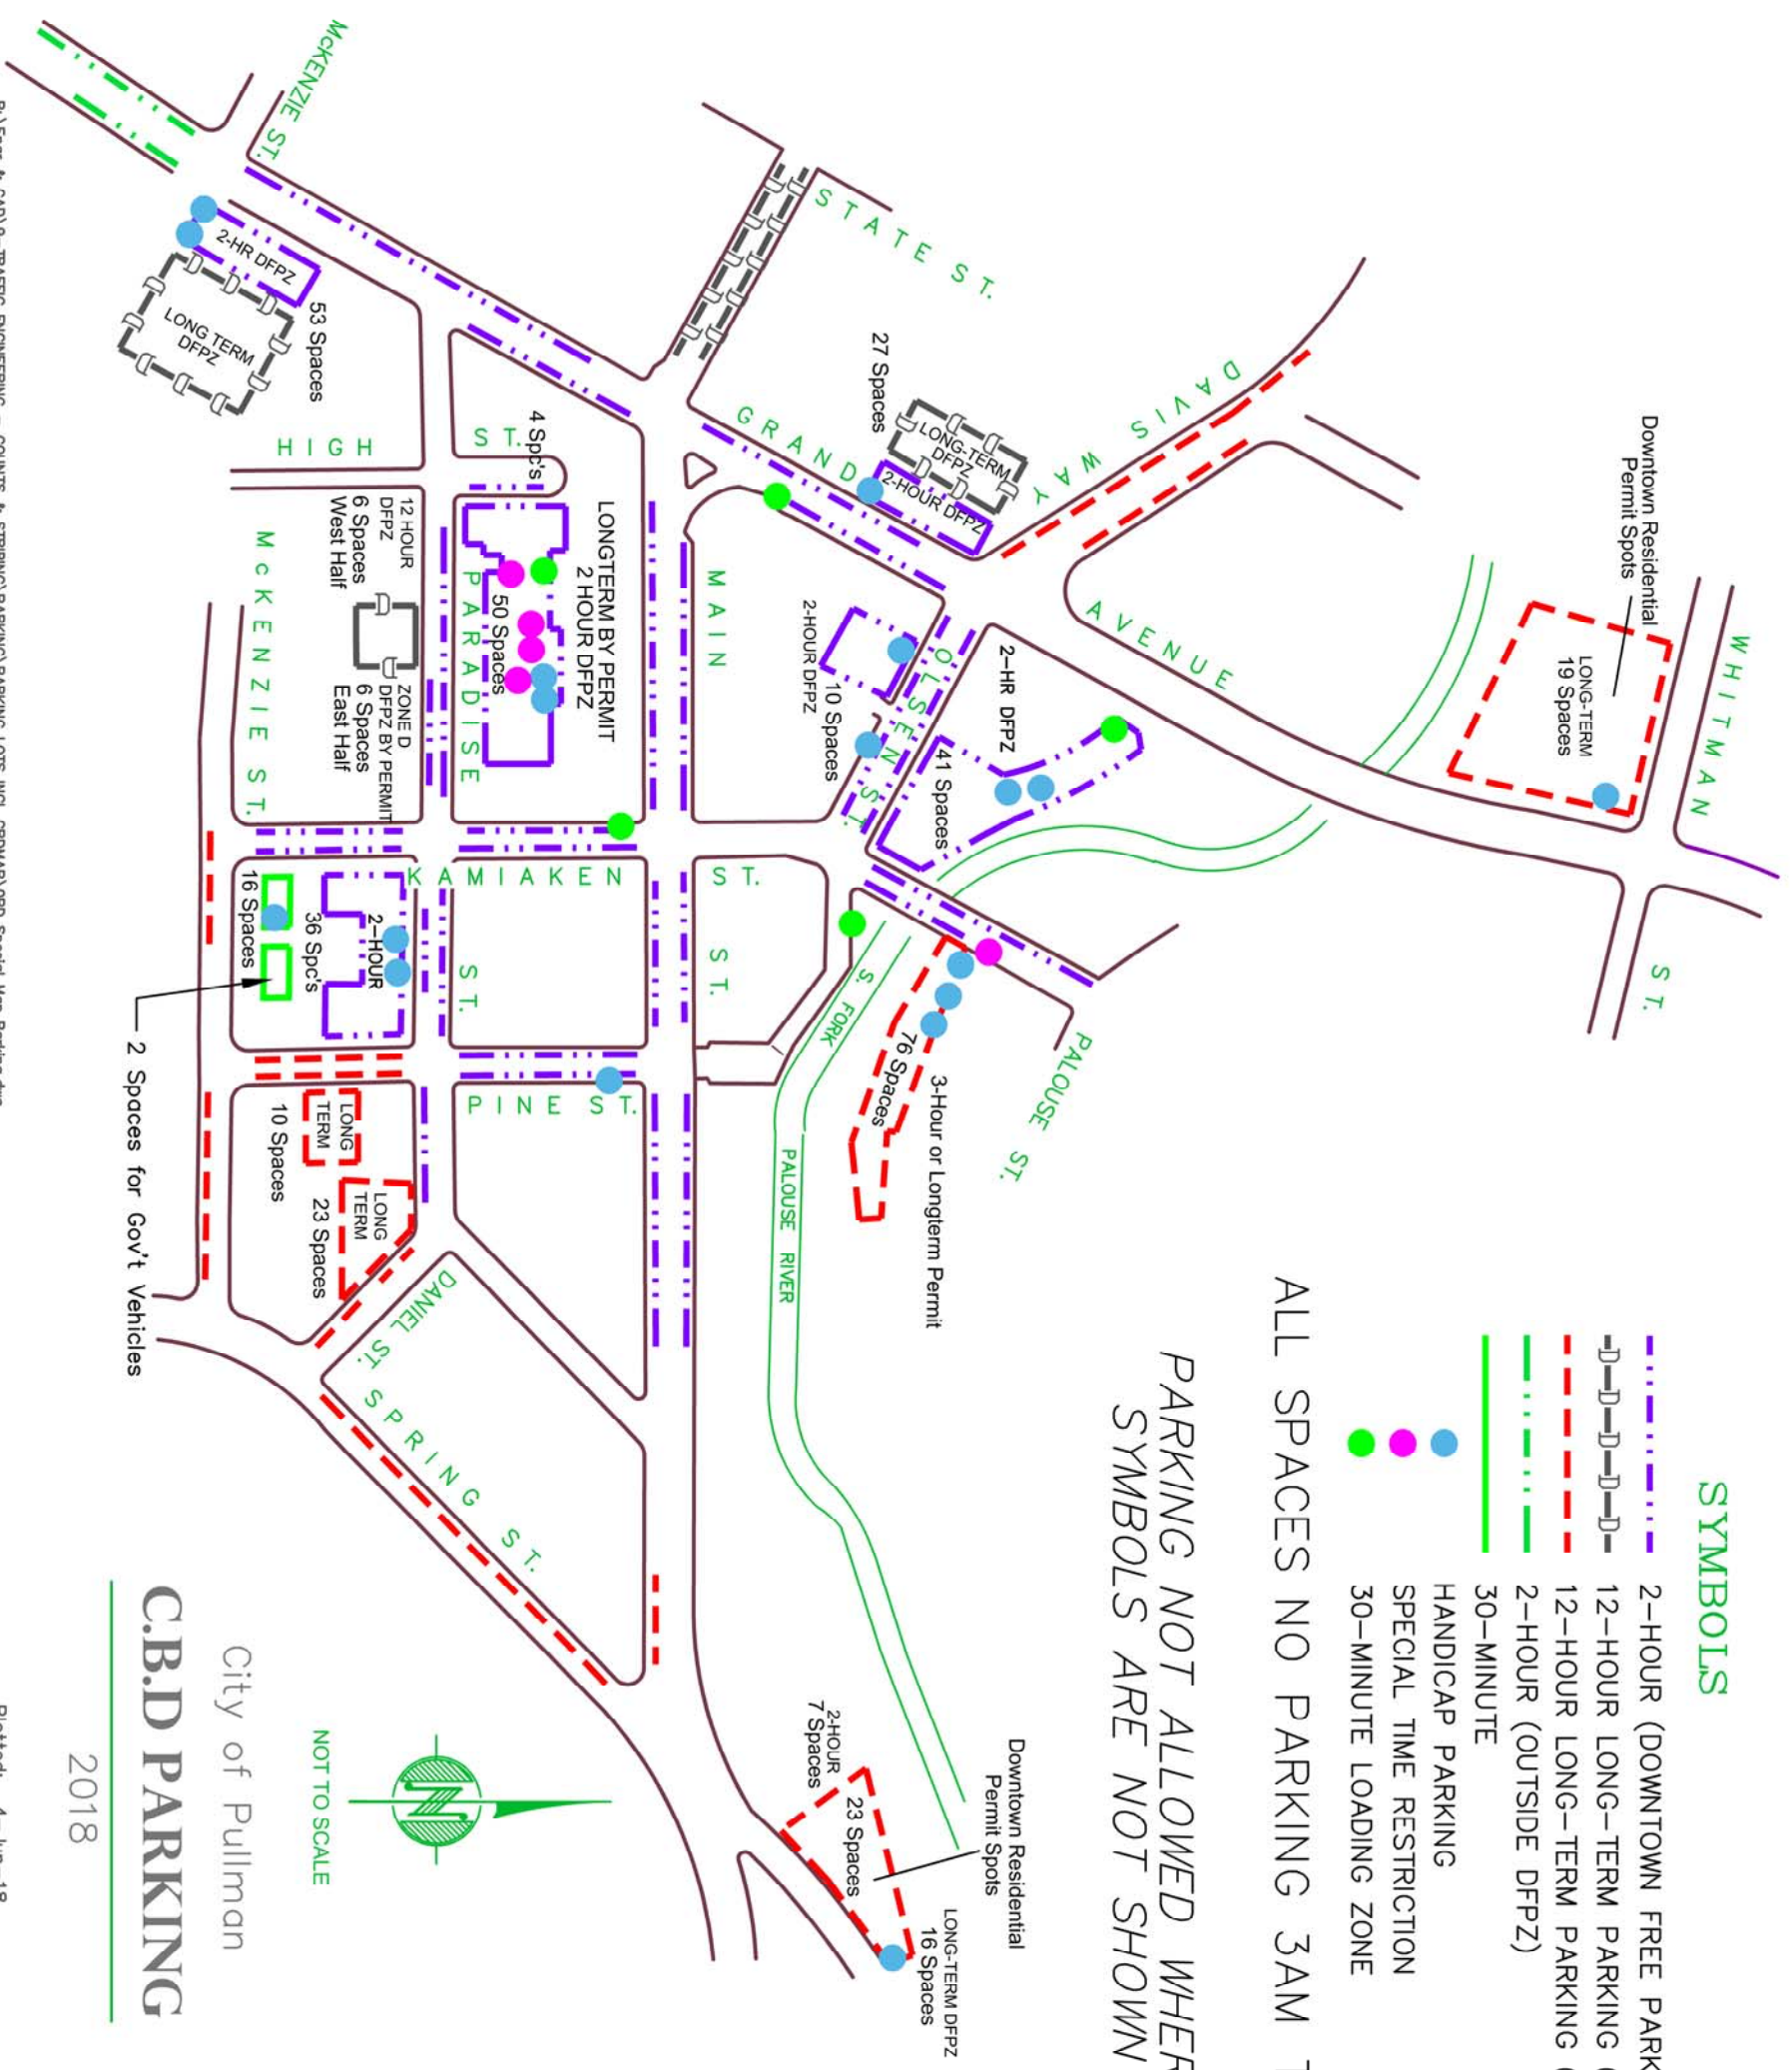

- SYMBOLS**
- - - - - 2-HOUR (DOWNTOWN FREE PARKING ZONE DFPZ)
  - - - - - 12-HOUR LONG-TERM PARKING (DFPZ) AS POSTED
  - - - - - 12-HOUR LONG-TERM PARKING (OUTSIDE DFPZ) AS POSTED
  - - - - - 2-HOUR (OUTSIDE DFPZ)
  - 30-MINUTE
  - HANDICAP PARKING
  - SPECIAL TIME RESTRICTION
  - 30-MINUTE LOADING ZONE

ALL SPACES NO PARKING 3AM TO 6AM

PARKING NOT ALLOWED WHERE  
SYMBOLS ARE NOT SHOWN

City of Pullman  
**C.B.D PARKING**  
2018